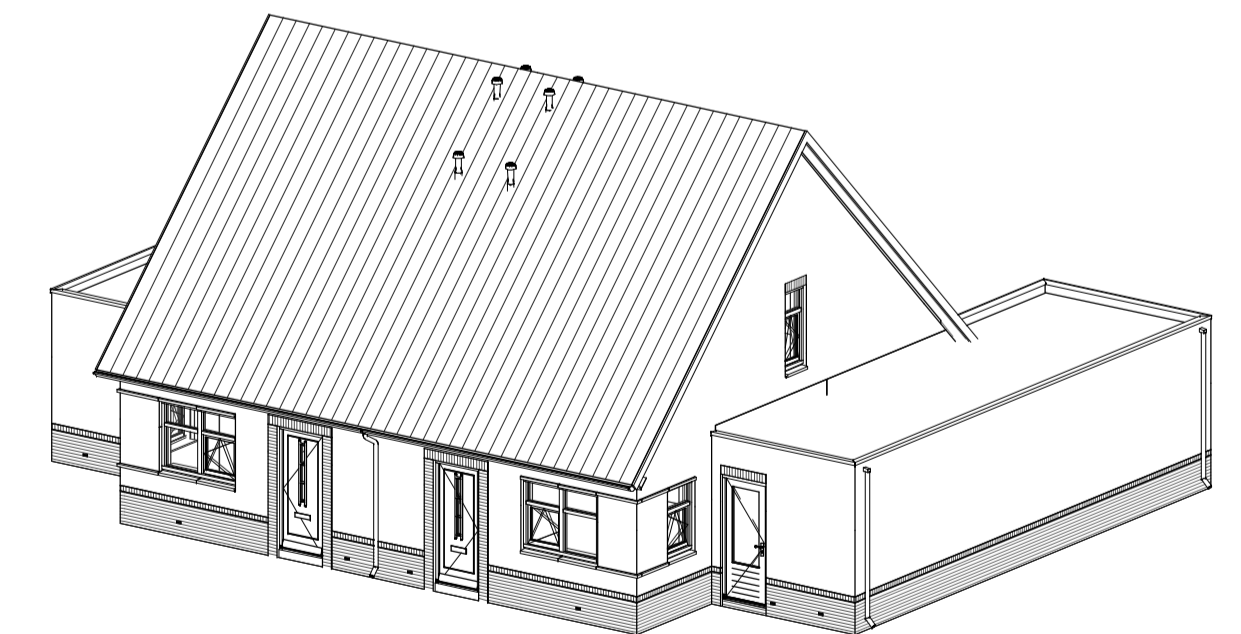

Begane grond

Verdieping

Zolder

Doorsnede A2-A2

Renvooi

- Legend for architectural symbols: Metselwerk, Isolatie, Betonnen wand, Kalkzandsteen wand, etc.

Project information table including client details (Bouwconcept: IDENTIS), project name (4 woningen type "Groene Heren"), and contact information for RoosdomTijhuis.